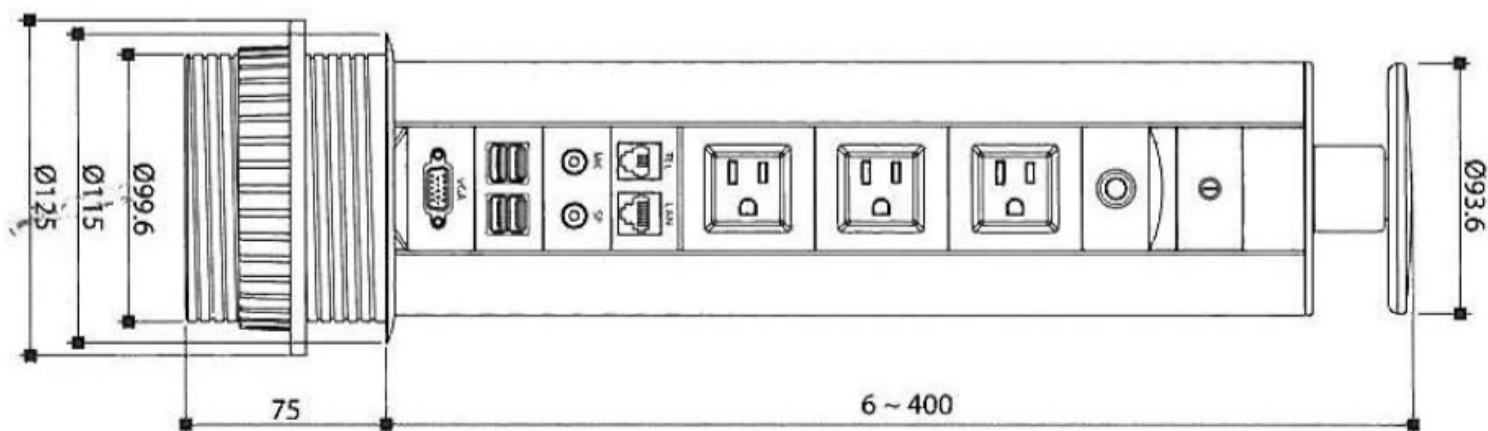

PRODUCT SHEET

Description:

Vertical Power Station $\varnothing 100 \times 460$ mm, Black/Alu, Consists Of 1 x Switch, 1 x TEL/LAN, 1 x Thermal Circuit Breaker, 3 x, Sockets DIN 49440, 1 x USB Hub, 1 x MIC/SP, 1 x VGA, 1 x, Instruction Sheet

Item number:

25.22.600-1

Units	Box	Carton	HS Code	Barcode
Pcs.	1	6	8536490099	
				5704866092456

SISO A/S

Mileparken 11
DK-2740 Skovlunde
Denmark
VAT: DK 24786013

Phone +45 45 830 900

www.siso.dk
siso@siso.dk